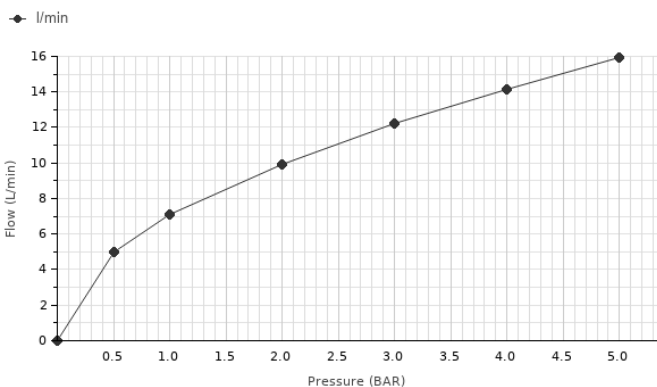

LOUNGE

Designed by
SIMONE MICHELI

Description

Floor mounted basin mixer 3/8". Spout with flow-bracker. Flow rate 12,23 l/min. at 3 bar.

Finish

chrome
100063517

Other Finishes

white
100073040

Certifications and quality characteristics

Flow rate diagramme

Pressure (bar)	0	0.5	1	2	3	4	5
Flow - l/min (±15%)	0	5	7.08	9.95	12.23	14.12	15.91

Technical drawing

Dimensions in mm